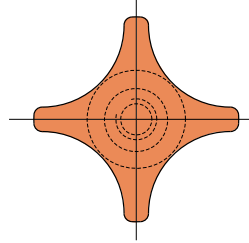

Knobs and handles

Part. 313 Knob for bracket (short type)

Code	Colour
313 / 82848	Orange
313 / 88337	Black

NEW

MATERIALS: Knob made of reinforced polyamide orange or black colour; threaded bushing made of nickel plated brass.

FEATURES: Accessory to be used with heads Part.221 and 266.

BOX QUANTITY: 24 pieces.

ON REQUEST:

- Knobs: In reinforced polypropylene, in different colours.
- Box quantity: According to your request.

Part. 314 Knob for bracket (short type)