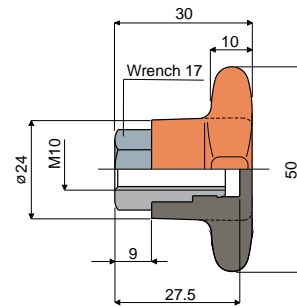

Knobs and handles

Part. 313 Knob for bracket (short type)

Code	Colour
313 / 82848	Orange
313 / 88337	Black

NEW

MATERIALS: Knob made of reinforced polyamide orange or black colour; threaded bushing made of nickel plated brass.

FEATURES: Accessory to be used with heads Part.221 and 266.

BOX QUANTITY: 24 pieces.

ON REQUEST:

- Knobs: In reinforced polypropylene, in different colours.
- Box quantity: According to your request.

Part. 314 Knob for bracket (short type)

Code	Colour
314 / 82849	Orange
314 / 90537	Black

NEW

MATERIALS: Knob made of reinforced polyamide orange or black colour; threaded bushing made of nickel plated brass.

FEATURES: Accessory to be used with heads Part.221 and 266.