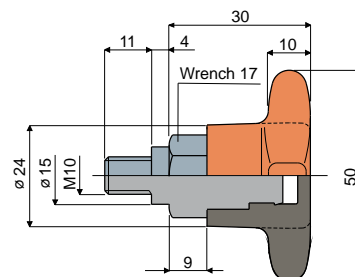

Part. 315 Knob for bracket (short type)

Code	Colour
315 / 82850	Orange
315 / 90539	Black

NEW

MATERIALS: Knob made of reinforced polyamide orange or black colour; threaded bushing made of nickel plated brass.

FEATURES: Accessory to be used with head Part.223.

BOX QUANTITY: 24 pieces.

ON REQUEST:

- Knobs: In reinforced polypropylene, in different colours.
- Box quantity: According to your request.