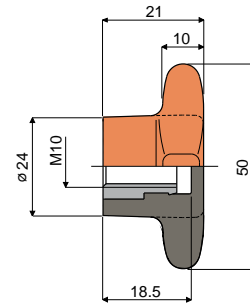

Knobs and handles

Part. 313 Knob for bracket (short type)

Code	Colour
313 / 82848	Orange
313 / 88337	Black

NEW

MATERIALS: Knob made of reinforced polyamide orange or black colour; threaded bushing made of nickel plated brass.

FEATURES: Accessory to be used with heads Part.221 and 266.

BOX QUANTITY: 24 pieces.

ON REQUEST:

- Knobs: In reinforced polypropylene, in different colours.
- Box quantity: According to your request.

Part. 314 Knob for bracket (short type)

Code	Colour
314 / 82849	Orange
314 / 90537	Black

NEW

MATERIALS: Knob made of reinforced polyamide orange or black colour; threaded bushing made of nickel plated brass.

FEATURES: Accessory to be used with heads Part.221 and 266.