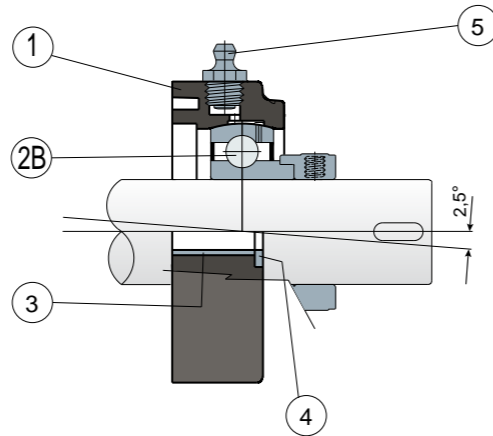

Eccentric collar shaft locking - Without cover and back gasket

- 1) Housing made out of black, white or blue Ral 5005 colour polyamide reinforced with glass fibers.
- 2) Chrome steel or stainless steel bearing AISI 440.
- 2B) Chrome steel bearing.
- 3) Spacer for fixing reinforcement made out of stainless steel AISI 304.
- 4) UNI 6592 support washer made out of stainless steel AISI 304.
- 5) Greaser, straight type with 1/8 gas thread, made out of nickel-plated brass (absent in the versions with Long Life bearing).

NOTE: The back gasket and the protection cover can be ordered separately as accessories; in the Long Life version, the greaser is absent and the lubrication channel is protected by a rubber cap.

Support dimensions respect ISO 3228 set of rules.
Maximum shaft alignment error 2,5°
For further information please contact our technical office or sales department.

FEATURES: The back gasket and the protection cover can be ordered separately as accessories. Assembly with shouldered and not shouldered shafts. Maximum shaft alignment error 2.5°.

BOX QUANTITY: 8 pieces.

D	SERIES	Support CODES						CHROME STEEL BEARING										COVER CODES							
		Standard bearing		Long Life bearing		DIMENSIONS (mm)										Bearing load (N)		Bearing support load		GREY RAL 7042 BLUE RAL 5015 ORANGE RAL 2004 RED RAL 3000					
		Black	White	Blue Ral 5005	Black	White	Blue Ral 5005	E	A	B	S	G	I	Z	U	T	C	CO	(N)	Closed	Open	Closed	Open	Closed	Open
1"	25,4	UCFL 205	84513	84903	87745	89935	89939	89943	99	131	72	10,5	22	17	36,9	47	49,5	14000	7800	10000	80075	85202	85384	87273	82276</