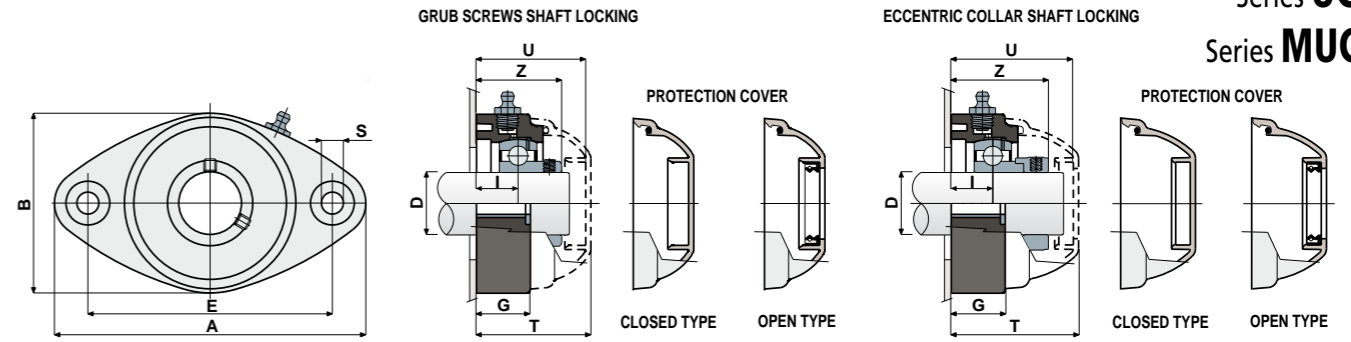

Oval flanged bearing supports

Technical data

Series UCFL
Series MUCFL

D	SERIES	Support CODES														CHROME STEEL BEARING				COVER CODES								
		Standard bearing		Long Life bearing		DIMENSIONS (mm)										Bearing load (N)		Bearing support load		GREY RAL 7042 BLUE RAL 5015 ORANGE RAL 2004 RED RAL 3000								
		Black	White	Blue Ral 5005	Black	White	Blue Ral 5005	E	A	B	S	G	I	Z	U	T	C	CO	(N)	Closed	Open	Closed	Open	Closed	Open	Closed	Open	
20	UCFL 204	80265	84668	87723	82987	89851	89862	90	118	64	10,5	19	15,5	33,8	44	46,5	12800	6600	8500	80254	80255	87259	83901	82305	82306	87540	87541	
20	MUCFL 204	83037	84706	87724	89846	89852	89863	90	122	86	10,5	19	16	34,3	44	46,5	12800	6600	8500	80254	80255	87259	83901	82305	82306	87540	87541	
20	MUCFL 204	87217	87218	87725	89847	89853	89864	76,5	100	70	10,5	11	15,5	33,8	44	46,5	12800	6600	8500	80075	80076	85384	85385	82276	82277	87542	87543	
25	UCFL 205	80063	84669	87726	80476	89854	89865	99	131	72	10,5	22	17	36,9	47	49,5	14000	7800	10000	80075	80076	85384	85385	82276	82277	87542	87543	
25	MUCFL 205	83038	84707	87727	89848	89855	89866	90	122	86	10,5	19	15,5	35	44	46,5	14000	7800	10000	80075	80076	85384	85385	82276	82277	87542	87543	
30	UCFL 206	80064	84670	87728	80480	89856	89867	117	149	86	10,5	26	20	41,7	52,5	55	19500	11300	13000	80011	80053	84100	80354	82278	82279	87531	87530	
30	MUCFL 206	80542	84708	87729	89849	89857	89868	90	122	86	10,5	19	13	34	52,5	55	19500	11300	13000	82765	82764	87270	87272	87559	87560	87570	87571	
35	UCFL 207	80065	84671	87730	80481	89858	89869	130	163	94	10,5	26	20	43,2	57	59	25500	15300	14000	80077	80078	80969	80969	80275	82284	82285	87544	87545
35	MUCFL 207	83995	84709	87731	89850	89859	89870	117	147	112	10,5	27	20	43,2	57	59	25500	15300	14000	80077	80078	80969	80275	82284	82285	87544	87545	
40	UCFL 208	85229	85231	87732	86083	89860	89871	144	172	100	10,5	27	19,5	44,8	65	68	32500	19800	15000	80256	80257	83088	86722	82280	82281	87528	82804	
40	MUCFL 208	83996	84710	87733	84107	89861	89872	117	147	112	10,5	27	19,5	45,2	65	68	32500	19800	15000	80256	80257	83088	86722	82280	82281	87528	82804