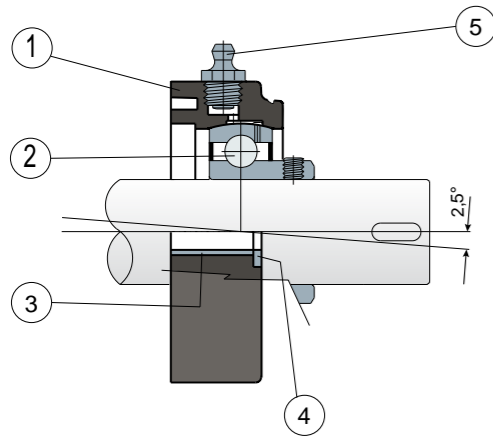

Eccentric collar shaft locking - Without cover and back gasket

- 1) Housing made out of black, white or blue Ral 5005 colour polyamide reinforced with glass fibers.
- 2) Chrome steel or stainless steel bearing AISI 440.
- 2B) Chrome steel bearing.
- 3) Spacer for fixing reinforcement made out of stainless steel AISI 304.
- 4) UNI 6592 support washer made out of stainless steel AISI 304.
- 5) Greaser, straight type with 1/8 gas thread, made out of nickel-plated brass (absent in the versions with Long Life bearing).

NOTE: The back gasket and the protection cover can be ordered separately as accessories; in the Long Life version, the greaser is absent and the lubrication channel is protected by a rubber cap.

Support dimensions respect ISO 3228 set of rules.
Maximum shaft alignment error 2,5°
For further information please contact our technical office or sales department.

FEATURES: The back gasket and the protection cover can be ordered separately as accessories. Assembly with shouldered and not shouldered shafts. Maximum shaft alignment error 2.5°.

BOX QUANTITY: 8 pieces.