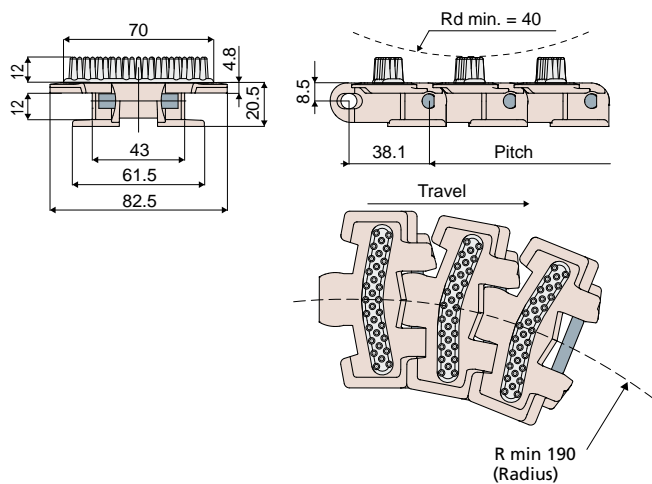

Chains and accessories

Part. 702 Top plate (for roller chains)

Code
702 / 86231

MATERIALS: Top plate made of brown colour acetal.
FEATURES: Mounting with roller chains type ASA 40 Sidebow.
BOX QUANTITY: 24 pieces.
ON REQUEST:

- Chain: Type Asa 40 Sidebow.
- Box quantity: According to your request.

Part. 713 Sideflex chain with rubber top (879 TAB BO)

Code
713 / 87153

MATERIALS: Top plates in brown colour acetal; grey colour thermoplastic rubber; pins in stainless steel AISI 304.
FEATURES: To be used with wheels:
 Part.310, 457, 456, 455, 454, 458, 459; ideal for elevators. Max. working load: 2100 N.
BOX QUANTITY: 3,05 Mt.