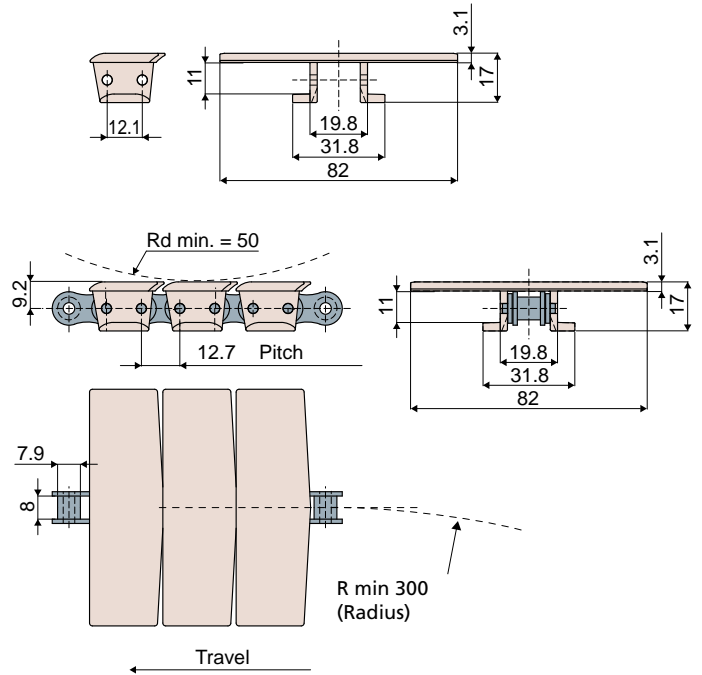

Chains and accessories

Part. 702 Top plate (for roller chains)

Code
702 / 86231

MATERIALS: Top plate made of brown colour acetal.
FEATURES: Mounting with roller chains type ASA 40 Sidebow.
BOX QUANTITY: 24 pieces.
ON REQUEST:

- Chain: Type Asa 40 Sidebow.
- Box quantity: According to your request.

Part. 713 Sideflex chain with rubber top (879 TAB BO)

Code
713 / 87153

MATERIALS: Top plates in brown colour acetal; grey colour thermoplastic rubber; pins in stainless steel AISI 304.
FEATURES: To be used with wheels:
 Part.310, 457, 456, 455, 454, 458, 459; ideal for elevators. Max. working load: 2100 N.
BOX QUANTITY: 3,05 Mt.