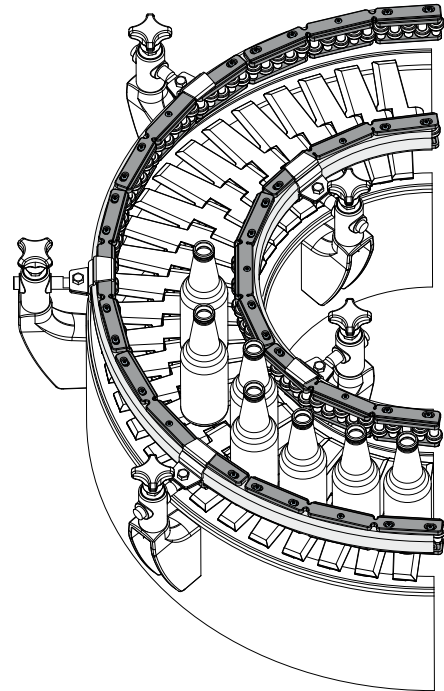

Product guides and accessories

Part. 502

Roller side guide with round rollers (single type, curvilinear)

L (mm)	Metal profile in zinc plated steel Code	Metal profile in stainless steel AISI 304 Code
3129	502 / 86998	502 / 86999

MATERIALS: Rollers in acetal white colour; modules in reinforced polyamide black colour; support pins in stainless steel; metal profile in zinc plated steel or stainless steel AISI 304.

FEATURES: Supplied already assembled. To be used with the guide rail clamp Part.521. Min. curvature radius: ext = 800 mm; int. = 500 mm.

BOX QUANTITY: 2 pieces.

ON REQUEST:

- Module and rollers: In different colours.

Example of application

Part. 501

Roller side guide with round rollers (single type, rectilinear)

L (mm)	Metal profile in zinc plated steel Code	Metal profile in stainless steel AISI 304 Code
1041	501 / 86984	501 / 86985
2085	501 / 86982	501 / 86983
3129	501 / 86980	501 / 86981

MATERIALS: Rollers in acetal white colour; modules in reinforced polyamide black colour; support pins in stainless steel; metal profile in zinc plated steel or stainless steel AISI 304.

FEATURES: Supplied already assembled. To be used with the guide rail clamp Part.521.