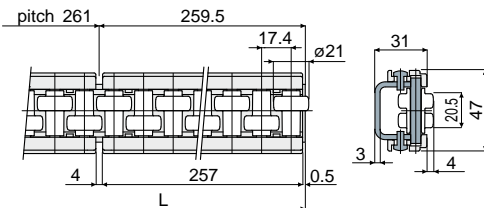

Product guides and accessories

Part. 502

Roller side guide with round rollers (single type, curvilinear)

L (mm)	Metal profile in zinc plated steel Code	Metal profile in stainless steel AISI 304 Code
3129	502 / 86998	502 / 86999

MATERIALS: Rollers in acetal white colour; modules in reinforced polyamide black colour; support pins in stainless steel; metal profile in zinc plated steel or stainless steel AISI 304.

FEATURES: Supplied already assembled. To be used with the guide rail clamp Part.521. Min. curvature radius: ext = 800 mm; int. = 500 mm.

BOX QUANTITY: 2 pieces.

ON REQUEST:

- Module and rollers: In different colours.

Example of application

Part. 501

Roller side guide with round rollers (single type, rectilinear)

L (mm)	Metal profile in zinc plated steel Code	Metal profile in stainless steel AISI 304 Code
1041	501 / 86984	501 / 86985
2085	501 / 86982	501 / 86983
3129	501 / 86980	501 / 86981

BOX QUANTITY: 2 pieces.

ON REQUEST:

- Module and rollers: In different colours.

Example of application

Part. 501

Roller side guide with round rollers (double type, rectilinear)

L (mm)	Metal profile in zinc plated steel Code	Metal profile in stainless steel AISI 304 Code
1041	501 / 86990	501 / 86991
2085	501 / 86988	501 / 86989
3129	501 / 86986	501 / 86987