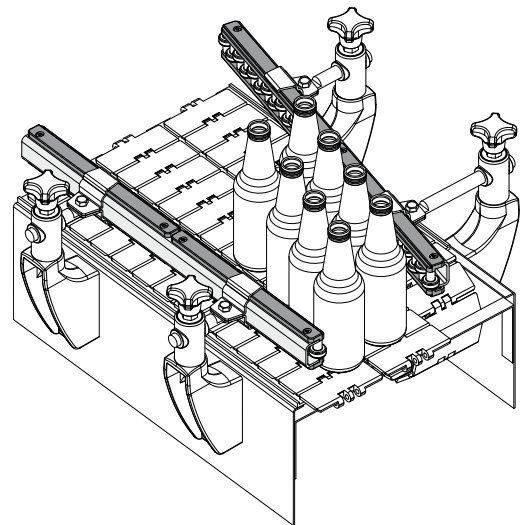

MATERIALS: Rollers in acetal white colour; modules in reinforced polyamide black colour; support pins in stainless steel; metal profile in zinc plated steel or stainless steel AISI 304.

FEATURES: Supplied already assembled. To be used with the guide rail clamp Part.521. Min. curvature radius: ext = 800 mm; int. = 500 mm.

MATERIALS: Rollers in acetal white colour; modules in reinforced polyamide black colour; support pins in stainless steel; metal profile in zinc plated steel or stainless steel AISI 304.

FEATURES: Supplied already assembled. To be used with the guide rail clamp Part.521.

BOX QUANTITY: 2 pieces.

ON REQUEST:

- Module and rollers: In different colours.

Example of application

Part. 501

Roller side guide with round rollers (double type, rectilinear)

L (mm)	Metal profile in zinc plated steel Code	Metal profile in stainless steel AISI 304 Code
1041	501 / 86990	501 / 86991
2085	501 / 86988	501 / 86989
3129	501 / 86986	501 / 86987