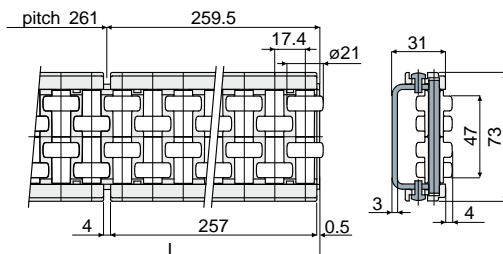

Product guides and accessories

Part. 502

Roller side guide with round rollers (single type, curvilinear)

L (mm)	Metal profile in zinc plated steel Code	Metal profile in stainless steel AISI 304 Code
3129	502 / 86998	502 / 86999

MATERIALS: Rollers in acetal white colour; modules in reinforced polyamide black colour; support pins in stainless steel; metal profile in zinc plated steel or stainless steel AISI 304.

FEATURES: Supplied already assembled. To be used with the guide rail clamp Part.521. Min. curvature radius: ext = 800 mm; int. = 500 mm.

BOX QUANTITY: 2 pieces.

ON REQUEST:

- Module and rollers: In different colours.

Example of application

Part. 501

Roller side guide with round rollers (single type, rectilinear)

L (mm)	Metal profile in zinc plated steel Code	Metal profile in stainless steel AISI 304 Code
1041	501 / 86984	501 / 86985
2085	501 / 86982	501 / 86983
3129	501 / 86980	501 / 86981

BOX QUANTITY: 2 pieces.

ON REQUEST:

- Module and rollers: In different colours.

Example of application

Part. 501

Roller side guide with round rollers (double type, rectilinear)

L (mm)	Metal profile in zinc plated steel Code	Metal profile in stainless steel AISI 304 Code
1041	501 / 86990	501 / 86991
2085	501 / 86988	501 / 86989
3129	501 / 86986	501 / 86987