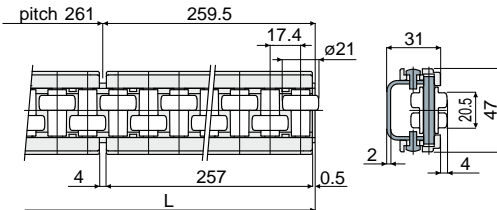

Product guides and accessories

Part. 502

Roller side guide with round rollers (single type, curvilinear)

L (mm)	Metal profile in zinc plated steel Code	Metal profile in stainless steel AISI 304 Code
3129	502 / 86998	502 / 86999

MATERIALS: Rollers in acetal white colour; modules in reinforced polyamide black colour; support pins in stainless steel; metal profile in zinc plated steel or stainless steel AISI 304.

FEATURES: Supplied already assembled. To be used with the guide rail clamp Part.521. Min. curvature radius: ext = 800 mm; int. = 500 mm.

BOX QUANTITY: 2 pieces.

ON REQUEST:

- Module and rollers: In different colours.

Example of application

Part. 501

Roller side guide with round rollers (single type, rectilinear)

L (mm)	Metal profile in zinc plated steel Code	Metal profile in stainless steel AISI 304 Code
1041	501 / 86984	501 / 86985
2085	501 / 86982	501 / 86983
3129	501 / 86980	501 / 86981

BOX QUANTITY: 2 pieces.

ON REQUEST:

- Module and rollers: In different colours.

Example of application

Part. 501

Roller side guide with round rollers (double type, rectilinear)

L (mm)	Metal profile in zinc plated steel Code	Metal profile in stainless steel AISI 304 Code
1041	501 / 86990	501 / 86991
2085	501 / 86988	501 / 86989
3129	501 / 86986	501 / 86987