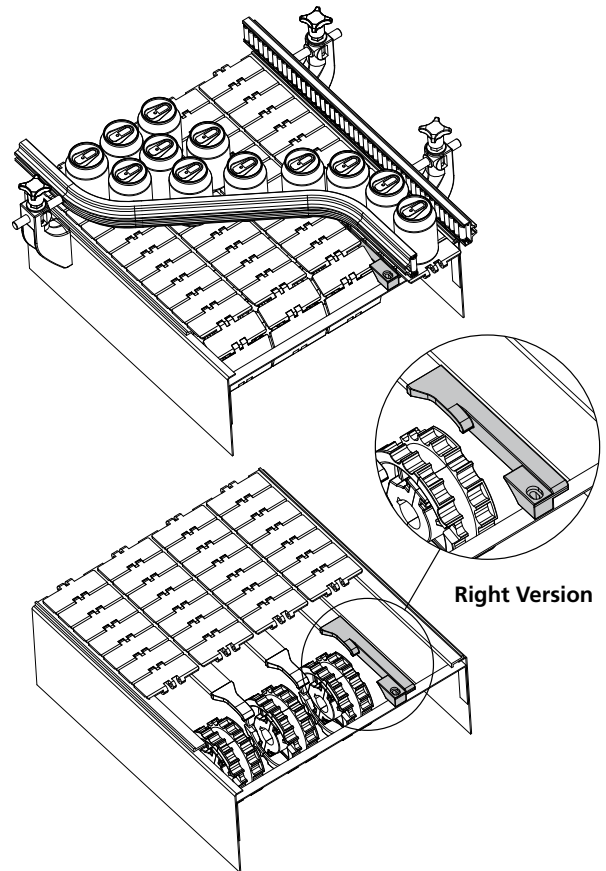

Chain guides and accessories

Part. **444**

Chain inlet guide shoe
(side)

Right Version

Left Version

Section B

Section A

Version	Code
Right	444 / 85308
Left	444 / 85309

MATERIALS: Shoe in black polyamide.

FEATURES: To be assembled near to the idler wheels to drive the chain on the transport guides: Part.381, 384, 513 (excluding versions with aluminium metal profile).

BOX QUANTITY: 24 pieces.

ON REQUEST:

- Shoes: In various colours.
- Box quantity: According to your request.

Part. **389**

Chain inlet guide shoe
(central)

Code
389 / 84165

MATERIALS: Shoe in black polyamide.

FEATURES: To be assembled near to the idler wheels to drive the chain on the transport guides: Part.381, 384, 513 (excluding versions with aluminium metal profile).

BOX QUANTITY: 24 pieces.

ON REQUEST:

- Shoes: In various colours.
- Box quantity: According to your request.

Example of application

Right Version

Example of application