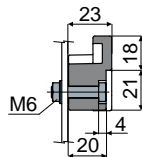

Chain guides and accessories

Part. **444**

Chain inlet guide shoe
(side)

Right Version

Left Version

Section B

Section A

Version	Code
Right	444 / 85308
Left	444 / 85309

MATERIALS: Shoe in black polyamide.

FEATURES: To be assembled near to the idler wheels to drive the chain on the transport guides: Part.381, 384, 513 (excluding versions with aluminium metal profile).

BOX QUANTITY: 24 pieces.

ON REQUEST:

- Shoes: In various colours.
- Box quantity: According to your request.

Part. **389**

Chain inlet guide shoe
(central)

Code
389 / 84165

MATERIALS: Shoe in black polyamide.

FEATURES: To be assembled near to the idler wheels to drive the chain on the transport guides: Part.381, 384, 513 (excluding versions with aluminium metal profile).