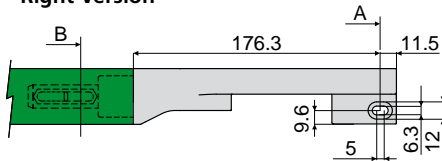

Chain guides and accessories

Part. **444**

Chain inlet guide shoe
(side)

Right Version

Left Version

Section B

Section A

Version	Code
Right	444 / 85308
Left	444 / 85309

MATERIALS: Shoe in black polyamide.

FEATURES: To be assembled near to the idler wheels to drive the chain on the transport guides: Part.381, 384, 513 (excluding versions with aluminium metal profile).

BOX QUANTITY: 24 pieces.

ON REQUEST:

- Shoes: In various colours.
- Box quantity: According to your request.

Part. **389**

Chain inlet guide shoe
(central)

Code
389 / 84165

MATERIALS: Shoe in black polyamide.

FEATURES: To be assembled near to the idler wheels to drive the chain on the transport guides: Part.381, 384, 513 (excluding versions with aluminium metal profile).