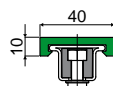

Chain guides and accessories

Part. **444**

Chain inlet guide shoe
(side)

Right Version

Left Version

Section B

Section A

Version	Code
Right	444 / 85308
Left	444 / 85309

MATERIALS: Shoe in black polyamide.

FEATURES: To be assembled near to the idler wheels to drive the chain on the transport guides: Part.381, 384, 513 (excluding versions with aluminium metal profile).

BOX QUANTITY: 24 pieces.

ON REQUEST:

- Shoes: In various colours.
- Box quantity: According to your request.

Part. **389**

Chain inlet guide shoe
(central)

Code
389 / 84165

MATERIALS: Shoe in black polyamide.

FEATURES: To be assembled near to the idler wheels to drive the chain on the transport guides: Part.381, 384, 513 (excluding versions with aluminium metal profile).