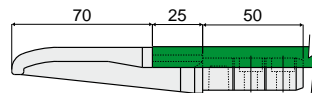

Chain guides and accessories

Part. **444**

Chain inlet guide shoe
(side)

Right Version

Left Version

Section B

Section A

Version	Code
Right	444 / 85308
Left	444 / 85309

MATERIALS: Shoe in black polyamide.

FEATURES: To be assembled near to the idler wheels to drive the chain on the transport guides: Part.381, 384, 513 (excluding versions with aluminium metal profile).

BOX QUANTITY: 24 pieces.

ON REQUEST:

- Shoes: In various colours.
- Box quantity: According to your request.

Part. **389**

Chain inlet guide shoe
(central)

Code
389 / 84165

MATERIALS: Shoe in black polyamide.

FEATURES: To be assembled near to the idler wheels to drive the chain on the transport guides: Part.381, 384, 513 (excluding versions with aluminium metal profile).