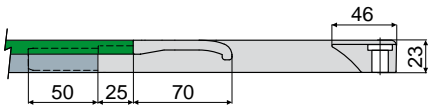

Chain guides and accessories

Part. **444**

Chain inlet guide shoe
(side)

Right Version

Left Version

Section B

Section A

Version	Code
Right	444 / 85308
Left	444 / 85309

MATERIALS: Shoe in black polyamide.

FEATURES: To be assembled near to the idler wheels to drive the chain on the transport guides: Part.381, 384, 513 (excluding versions with aluminium metal profile).

BOX QUANTITY: 24 pieces.

ON REQUEST:

- Shoes: In various colours.
- Box quantity: According to your request.

Part. **389**

Chain inlet guide shoe
(central)

Code
389 / 84165

MATERIALS: Shoe in black polyamide.

FEATURES: To be assembled near to the idler wheels to drive the chain on the transport guides: Part.381, 384, 513 (excluding versions with aluminium metal profile).