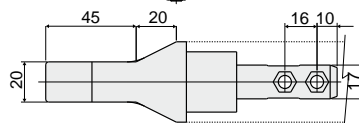

Chain guides and accessories

Part. **444**

Chain inlet guide shoe
(side)

Right Version

Left Version

Section B

Section A

Version	Code
Right	444 / 85308
Left	444 / 85309

MATERIALS: Shoe in black polyamide.

FEATURES: To be assembled near to the idler wheels to drive the chain on the transport guides: Part.381, 384, 513 (excluding versions with aluminium metal profile).

BOX QUANTITY: 24 pieces.

ON REQUEST:

- Shoes: In various colours.
- Box quantity: According to your request.

Part. **389**

Chain inlet guide shoe
(central)

Code
389 / 84165

MATERIALS: Shoe in black polyamide.

FEATURES: To be assembled near to the idler wheels to drive the chain on the transport guides: Part.381, 384, 513 (excluding versions with aluminium metal profile).