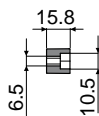

Chain guides and accessories

Part. **444**

Chain inlet guide shoe
(side)

Right Version

Left Version

Section B

Section A

Version	Code
Right	444 / 85308
Left	444 / 85309

MATERIALS: Shoe in black polyamide.

FEATURES: To be assembled near to the idler wheels to drive the chain on the transport guides: Part.381, 384, 513 (excluding versions with aluminium metal profile).

BOX QUANTITY: 24 pieces.

ON REQUEST:

- Shoes: In various colours.
- Box quantity: According to your request.

Part. **389**

Chain inlet guide shoe
(central)

Code
389 / 84165

MATERIALS: Shoe in black polyamide.

FEATURES: To be assembled near to the idler wheels to drive the chain on the transport guides: Part.381, 384, 513 (excluding versions with aluminium metal profile).