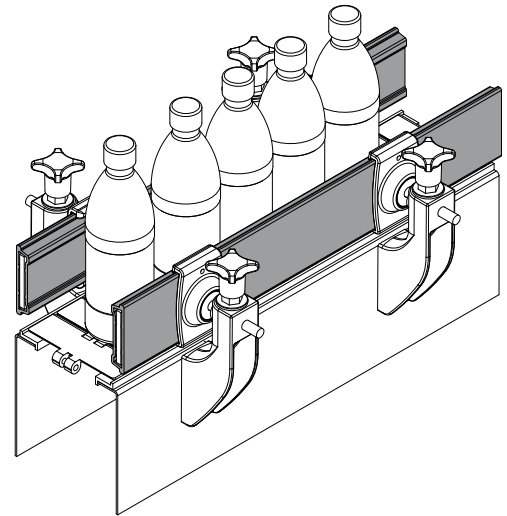

## Part. 463 Guide profile

Code	Colour	L
463 / 85552	Black	3 Mt.
463 / 87562	Black	6 Mt.
463 / 87563	Blue Ral 5005	3 Mt.
463 / 87564	Blue Ral 5005	6 Mt.

**MATERIALS:** Profile made of HD polyethylene black or blue Ral 5005 colour.  
**FEATURES:** Supplied in bars of 3 or 6 meters length. To be mounted with rail clamps: Part.427, 434 and with the connecting joint Part.511. Min. curvature radius: 200 mm.

## Part. 528 Guide profile

Code	Colour	L
528 / 87565	Black	3 Mt.
528 / 87566	Black	6 Mt.
528 / 87567	Blue Ral 5005	3 Mt.
528 / 87568	Blue Ral 5005	6 Mt.

**MATERIALS:** Profile made of HD polyethylene black or blue Ral 5005 colour.  
**FEATURES:** Supplied in bars of 3 or 6 meters length. To be mounted with rail clamp Part.531. Min. curvature radius: 200 mm.