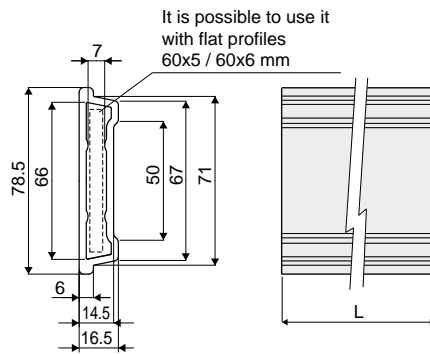

## Part. 463 Guide profile

Code	Colour	L
463 / 85552	Black	3 Mt.
463 / 87562	Black	6 Mt.
463 / 87563	Blue Ral 5005	3 Mt.
463 / 87564	Blue Ral 5005	6 Mt.

**MATERIALS:** Profile made of HD polyethylene black or blue Ral 5005 colour.  
**FEATURES:** Supplied in bars of 3 or 6 meters length. To be mounted with rail clamps: Part.427, 434 and with the connecting joint Part.511. Min. curvature radius: 200 mm.

**BOX QUANTITY:**

- 3 Mt. lengths version: This item is sold in Mt. - Min. 6 Mt. (2 lengths);
- 6 Mt. lengths version: This item is sold in Mt. - Min. 12 Mt. (2 lengths).

**ON REQUEST:**

- Box quantity: According to your request.

## Part. 528 Guide profile

Code	Colour	L
528 / 87565	Black	3 Mt.
528 / 87566	Black	6 Mt.
528 / 87567	Blue Ral 5005	3 Mt.
528 / 87568	Blue Ral 5005	6 Mt.

**MATERIALS:** Profile made of HD polyethylene black or blue Ral 5005 colour.  
**FEATURES:** Supplied in bars of 3 or 6 meters length. To be mounted with rail clamp Part.531. Min. curvature radius: 200 mm.