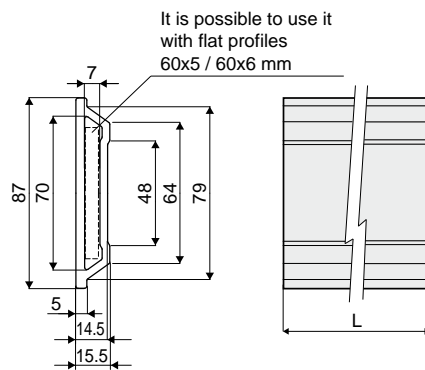

## Part. 463 Guide profile

Code	Colour	L
463 / 85552	Black	3 Mt.
463 / 87562	Black	6 Mt.
463 / 87563	Blue Ral 5005	3 Mt.
463 / 87564	Blue Ral 5005	6 Mt.

**MATERIALS:** Profile made of HD polyethylene black or blue Ral 5005 colour.  
**FEATURES:** Supplied in bars of 3 or 6 meters length. To be mounted with rail clamps: Part.427, 434 and with the connecting joint Part.511. Min. curvature radius: 200 mm.

**BOX QUANTITY:**

- 3 Mt. lengths version: This item is sold in Mt. - Min. 6 Mt. (2 lengths);
- 6 Mt. lengths version: This item is sold in Mt. - Min. 12 Mt. (2 lengths).

**ON REQUEST:**

- Box quantity: According to your request.

## Part. 528 Guide profile

Code	Colour	L
528 / 87565	Black	3 Mt.
528 / 87566	Black	6 Mt.
528 / 87567	Blue Ral 5005	3 Mt.
528 / 87568	Blue Ral 5005	6 Mt.

**MATERIALS:** Profile made of HD polyethylene black or blue Ral 5005 colour.  
**FEATURES:** Supplied in bars of 3 or 6 meters length. To be mounted with rail clamp Part.531. Min. curvature radius: 200 mm.