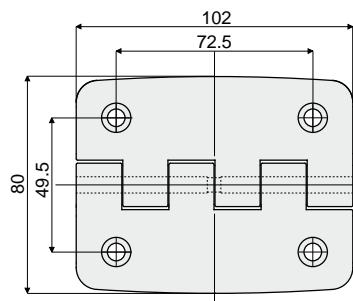

Part. 234 Hinge

C (mm)	D (mm)	E (mm)	H (mm)	Type 1 Code
6,5	10,5	6	11,5	234 / 80776
8,5	13,5	8	11,5	234 / 80777

C (mm)	D (mm)	E (mm)	H (mm)	Type 2 Code
6,5	10,5	6	18	234 / 87520
8,5	13,5	8	18	234 / 87521

MATERIALS: Hinge made of reinforced polyamide black colour; pin made of stainless steel AISI 304.

FEATURES: Maximum rotation 270°.

BOX QUANTITY: 24 pieces.

ON REQUEST:

- Hinges: In different colours.
- Box quantity: According to your request.

Part. 527 Hinge

C (mm)	D (mm)	E (mm)	Code
6,5	10,5	6	527 / 87522
8,5	13,5	8	527 / 87523

MATERIALS: Hinge made of reinforced polyamide black colour; pin made of stainless steel AISI 304.

FEATURES: Maximum rotation 270°.