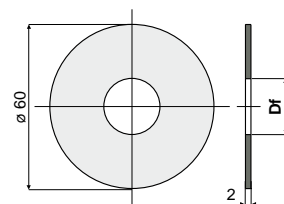

Return rollers

Flange for chain guide

(for rollers Part. 251, 252, 253, 245, 293, 250, 249, 399, 525)

Df	Bore for pin of (mm)	Code
12	12	254 / 82630
14	14	254 / 82264
15	15	254 / 82251
16	16	254 / 82252
18	18	254 / 82253
20	20	254 / 82254

Part. 254

MATERIALS: Flange is made of polypropylene black colour.

FEATURES: To be assembled to rollers for chain return Part.251, 252, 253, 245, 293, 250, 249, 399, 525.

BOX QUANTITY: 96 pieces.

ON REQUEST:

- Flanges: In different colours.
- Box quantity: According to your request.

Flange for chain guide

(for rollers Part. 251, 252, 253, 245, 293, 250, 249, 399, 525)

Df	Bore for pin of (mm)	Code
12	12	524 / 87385
16	16	524 / 87388
20	20	524 / 87390

Part. 524

MATERIALS: Flange is made of polypropylene black colour.

FEATURES: To be assembled to rollers for chain return Part.251, 252, 253, 245, 293, 250, 249, 399, 525.

BOX QUANTITY: 96 pieces.

ON REQUEST:

- Flanges: In different colours.
- Box quantity: According to your request.

Flange for chain guide

(for rollers Part. 276, 271, 270)

Df	Bore for pin of (mm)	Code
12	12	282 / 90829 NEW
15	15	282 / 82154
16	16	282 / 82155
18	18	282 / 82156
20	20	282 / 82157

Part. 282

MATERIALS: Flange is made of polypropylene black colour.

FEATURES: To be assembled to rollers for chain return Part.276, 271, 270.

BOX QUANTITY: 96 pieces.

ON REQUEST:

- Flanges: In different colours.
- Box quantity: According to your request.

Flange for chain guide

(for rollers Part. 276, 271, 270)

Df	Bore for pin of (mm)	Code
12	12	561 / 90830
15	15	561 / 90831
16	16	561 / 90832
18	18	561 / 90833
20	20	561 / 90834

Part. 561

MATERIALS: Flange is made of polypropylene black colour.

FEATURES: To be assembled to rollers for chain return Part.276, 271, 270.

BOX QUANTITY: 96 pieces.

ON REQUEST:

- Flanges: In different colours.
- Box quantity: According to your request.