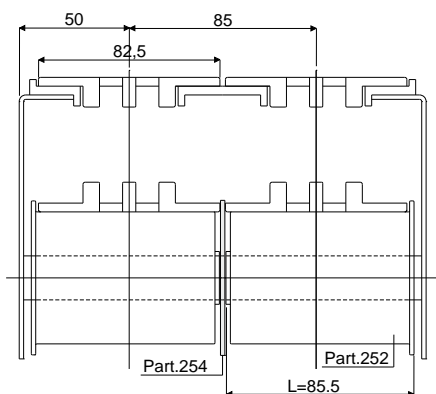

Return rollers

Example of application