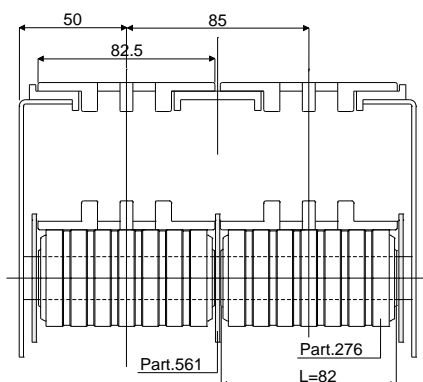

## Flange for chain guide

(for rollers Part. 251, 252, 253, 245, 293, 250, 249, 399, 525)

Df	Bore for pin of (mm)	Code
12	12	254 / 82630
14	14	254 / 82264
15	15	254 / 82251
16	16	254 / 82252
18	18	254 / 82253
20	20	254 / 82254

## Part. 254

**MATERIALS:** Flange is made of polypropylene black colour.

**FEATURES:** To be assembled to rollers for chain return Part.251, 252, 253, 245, 293, 250, 249, 399, 525.

**BOX QUANTITY:** 96 pieces.