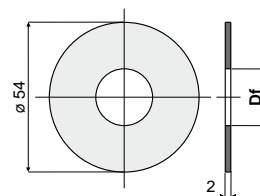

Flange for chain guide

(for rollers Part. 276, 271, 270)

Df	Bore for pin of (mm)	Code
12	12	282 / 90829 NEW
15	15	282 / 82154
16	16	282 / 82155
18	18	282 / 82156
20	20	282 / 82157