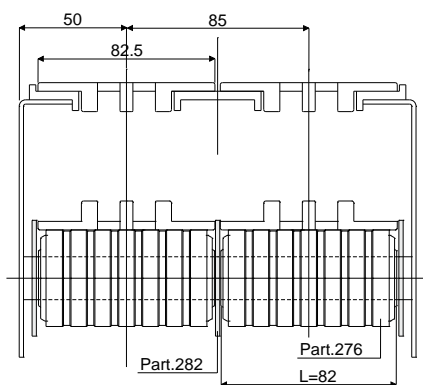

Example of application