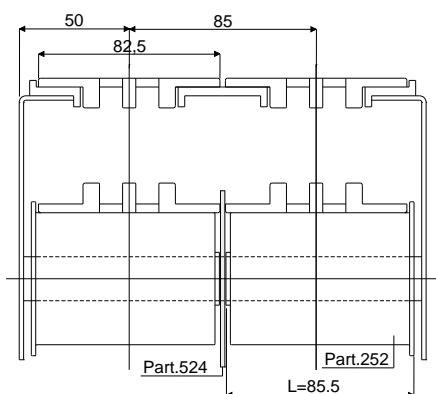

Example of application