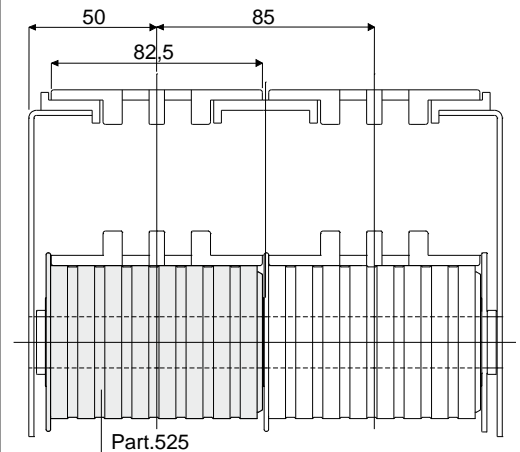

Return rollers

Roller with rubber for chain return (without flange)

Part. **293**

Df Bore for pin of (mm)	L = 82 mm	L = 84 mm
	Code	Code
12	293 / 82789	293 / 82833
15	293 / 82580	293 / 82581
16	293 / 82582	293 / 82583
18	293 / 82584	293 / 82585
20	293 / 82586	293 / 82587
25	293 / 87465	293 / 87466
30	293 / 87467	293 / 87468

Df Bore for pin of (mm)	L (mm)	Code
25	85,5	525 / 87384
30	85,5	525 / 87379

MATERIALS: Internal part is made of polyamide black colour; external rubber is made of thermoplastic rubber grey colour 65 Shore.

Example of application

Part.525

Part. **276** Roller with rubber for chain return (without flange)

Df Bore for pin of (mm)	L = 41 mm L1 = 36 mm	L = 82 mm L1 = 75 mm	L = 84 mm L1 = 75 mm
	Code	Code	Code
12	276 / 85466	276 / 82853	276 / 82855
15	276 / 85462	276 / 82060	276 / 82061
16	276 / 85463	276 / 82062	276 / 82063
18	276 / 85464	276 / 82064	276 / 82065
20	276 / 85465	276 / 82066	276 / 82067