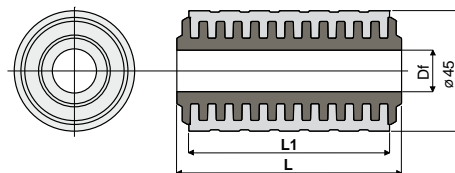

Df Bore for pin of (mm)	L (mm)	Code
25	85,5	525 / 87384
30	85,5	525 / 87379

MATERIALS: Internal part is made of polyamide black colour; external rubber is made of thermoplastic rubber grey colour 65 Shore.

Example of application

Part.525

Part. **276** Roller with rubber for chain return (without flange)

Df Bore for pin of (mm)	L = 41 mm L1 = 36 mm	L = 82 mm L1 = 75 mm	L = 84 mm L1 = 75 mm
	Code	Code	Code
12	276 / 85466	276 / 82853	276 / 82855
15	276 / 85462	276 / 82060	276 / 82061
16	276 / 85463	276 / 82062	276 / 82063
18	276 / 85464	276 / 82064	276 / 82065
20	276 / 85465	276 / 82066	276 / 82067

MATERIALS: Internal part is made of polyamide black colour; external rubber is made of thermoplastic rubber grey colour 65 Shore.

FEATURES: This roller is completely closed, total lack of internal cavities to obtain the maximum level of cleanability and noiselessness during working operations.