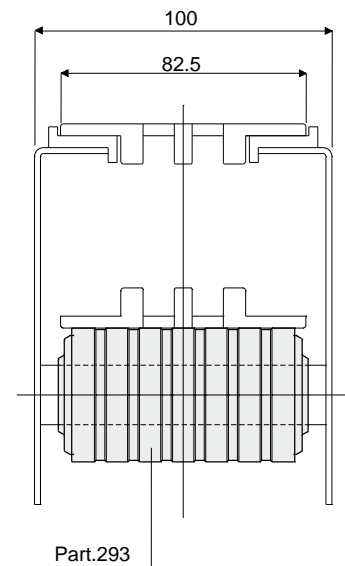

Example of application

Part.293