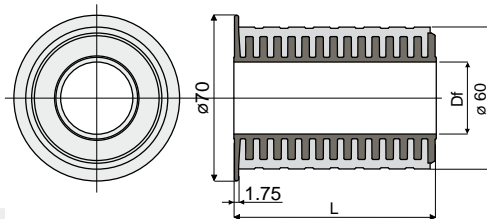

Return rollers

Roller with rubber for chain return (without flange)

Part. **293**

Df Bore for pin of (mm)	L = 82 mm	L = 84 mm
	Code	Code
12	293 / 82789	293 / 82833
15	293 / 82580	293 / 82581
16	293 / 82582	293 / 82583
18	293 / 82584	293 / 82585
20	293 / 82586	293 / 82587
25	293 / 87465	293 / 87466
30	293 / 87467	293 / 87468

MATERIALS: Internal part is made of polyamide black colour; external rubber is made of thermoplastic rubber grey colour 65 Shore.

FEATURES: This roller is completely closed, total lack of internal cavities to obtain the maximum level of cleanability and noiselessness during working operations.

Df Bore for pin of (mm)	L (mm)	Code
25	85,5	525 / 87384
30	85,5	525 / 87379

MATERIALS: Internal part is made of polyamide black colour; external rubber is made of thermoplastic rubber grey colour 65 Shore.