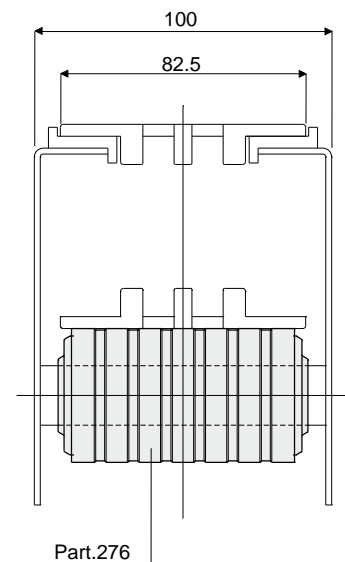

Example of application

Part.276