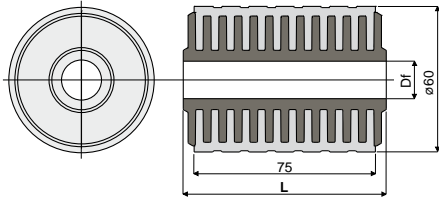

Return rollers

Roller with rubber for chain return (without flange)

Part. **293**

Df Bore for pin of (mm)	L = 82 mm	L = 84 mm
	Code	Code
12	293 / 82789	293 / 82833
15	293 / 82580	293 / 82581
16	293 / 82582	293 / 82583
18	293 / 82584	293 / 82585
20	293 / 82586	293 / 82587
25	293 / 87465	293 / 87466
30	293 / 87467	293 / 87468

MATERIALS: Internal part is made of polyamide black colour; external rubber is made of thermoplastic rubber grey colour 65 Shore.

FEATURES: This roller is completely closed, total lack of internal cavities to obtain the maximum level of cleanability and noiselessness during working operations.

Df Bore for pin of (mm)	L (mm)	Code
25	85,5	525 / 87384
30	85,5	525 / 87379

MATERIALS: Internal part is made of polyamide black colour; external rubber is made of thermoplastic rubber grey colour 65 Shore.